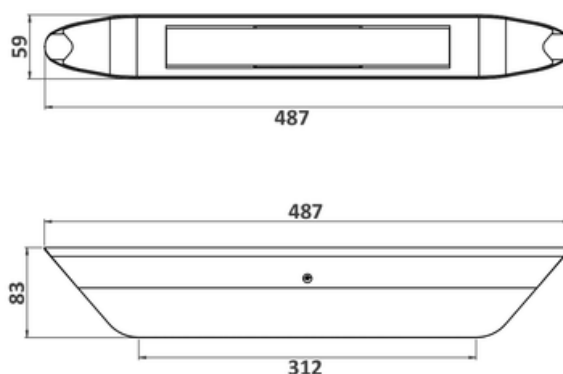

5533 SOULARY

Cable-suspended spotlight for street lighting.

Orientable beam (+/-10°) without opening the spotlight and without compromising its water resistance.

APPLICATIONS:

- Cycle paths and pedestrian paths lighting
- Public space lighting

CARACTERISTICS

- Colourless anodised machined aluminium body
- Aluminium cap with thermolacquered paint finish, RAL of your choice
- Vandalproof organic glass window

Number of LEDs	6
Type of LEDs	Power LEDs. Contact us for hot countries.

Select your specific requirements with our product configurator, by filtering technical criteria at the following link:

<http://www.lec-lyon.com/5533-soulary-r876>

APPLICATION

Outdoor lighting

Standard flux : **1338 lm**

This value is gained from the optimum output of the LED number, inclusive of optic, for a cool white LED (6000K)

MOUNTING TYPE

- Overhead catenary lights

CARACTERISTICS

- Weight : **1100 g**

Options of luminous effects

- RGB options
- Adjustable on 1 axis
- Rotating beam
- Beam with various openings
- Transparent flat window
- Colour control system (optional)

Power supply - Control

- Cable length: **1 m**

Integrated : 48V-PWM
Remote : 48V-0/10V, 48V-DMX, 48V-DALI

Material

- Anodised glazed aluminium
- Vandalism-proof, scratch-proof, UV-proof, polycarbonate window, M2

Mechanical strength - Waterproofness

- **IK10 20J** Resists impacts up to 20 joules (IK10)
- **IP67** Tight for temporary immersion