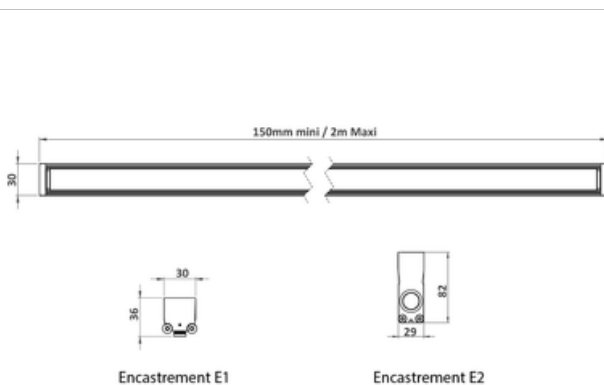

5623UX BRUNEI

Recessed lightbar for public spaces. Length on request (max = 2000mm, min = 150mm), can be installed individually or as a continuous line. Clips in with no screws for vandal-proof installation.

APPLICATIONS:

- Decorative or safety marker-lighting for public spaces
- Highlight facades

CARACTERISTICS

DMX control with lightbar configuration after installation.
Uniform window

- Vandalproof profiled organic glass
- Colourless anodised aluminium profile (except 5620X)
- Recessed
- 2 Profiled mounts with extruded-aluminium accessories for continuous line or individual installation.
 - Ground-recessed version with internal space for running cable and connectors
 - Compact surface-mounted
- Version RGB options available

80 leds/m for RGB et 120 leds/m for Mono

Number of LEDs	120, 80
Type of LEDs	120° SMD LEDs (S), SMD trichro (A)

Select your specific requirements with our product configurator, by filtering technical criteria at the following link:

- Cable length: **Connector**

Material

- Anodised glazed aluminium
- Vandalism-proof organic glass

Mechanical strength - Waterproofness

- Withstands random all vehicles traffic
- IK10 60J** Resists impacts up to 60 joules (IK10)
- IP68** Tight for extended immersion