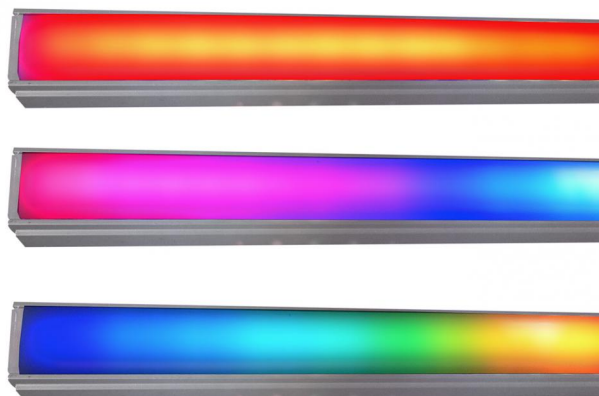

5623UX BRUNEI

Recessed lightbar for public spaces. Length on request (max = 2000mm, min = 150mm), can be installed individually or as a continuous line. Clips in with no screws for vandal-proof installation.

APPLICATIONS:

- Decorative or safety marker-lighting for public spaces
- Highlight facades

CARACTERISTICS

DMX control with lightbar configuration after installation.
Uniform window

- Vandalproof profiled organic glass
- Colourless anodised aluminium profile (except 5620X)
- Recessed
- 2 Profiled mounts with extruded-aluminium accessories for continuous line or individual installation.
 - Ground-recessed version with internal space for running cable and connectors
 - Compact surface-mounted
- Version RGB options available

80 leds/m for RGB et 120 leds/m for Mono

Number of LEDs	120, 80
Type of LEDs	120° SMD LEDs (S), SMD trichro (A)

Select your specific requirements with our product configurator, by filtering technical criteria at the following link:

CARACTERISTICS

- Weight : 730 g/m

Options of luminous effects

- RGB options
- Non adjustable
- Beam with various openings
- Flat homogeneous window (optional)
- Colour control system (optional)

Power supply - Control